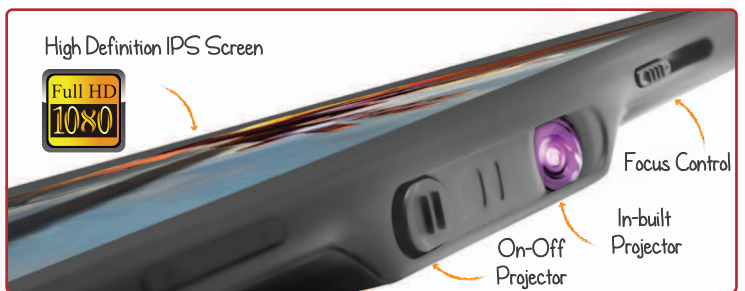

3D Graphics
Acceleration

Dual Core CPU

Micro USB
Sync Port

Built-in Mic

The lumiTab offers an amazing tablet experience with extraordinary features. It is the World's First Android Tablet with In-built Projector. Sharing multimedia has never been easier. With lumiTab, you can enjoy interactive games, process important documents, read e-books with your family, make presentations, mirror and control your laptop PC, listen to music or even play videos or movies. This all comes with the freedom of showing everything in wide screen, by using its one button projection system. All you have to do is just point the lumiTab to any plain open space or a wall and view your tablet screen on a bigger display. Perfect for wide scale viewing, Powered with Dual core processor which supports the latest Android 4.2 platform (Jelly Bean), with evolved UI and innovative projection quality. The advanced DLP technology delivers an incredibly sharp 1080p HD image. Slim and fast, the lumiTab is equipped with full Google Mobile apps and services such as Gmail, Google Maps, Google Talk, Google Search and Youtube. The lumiTab is truly a remarkable breakthrough tablet.